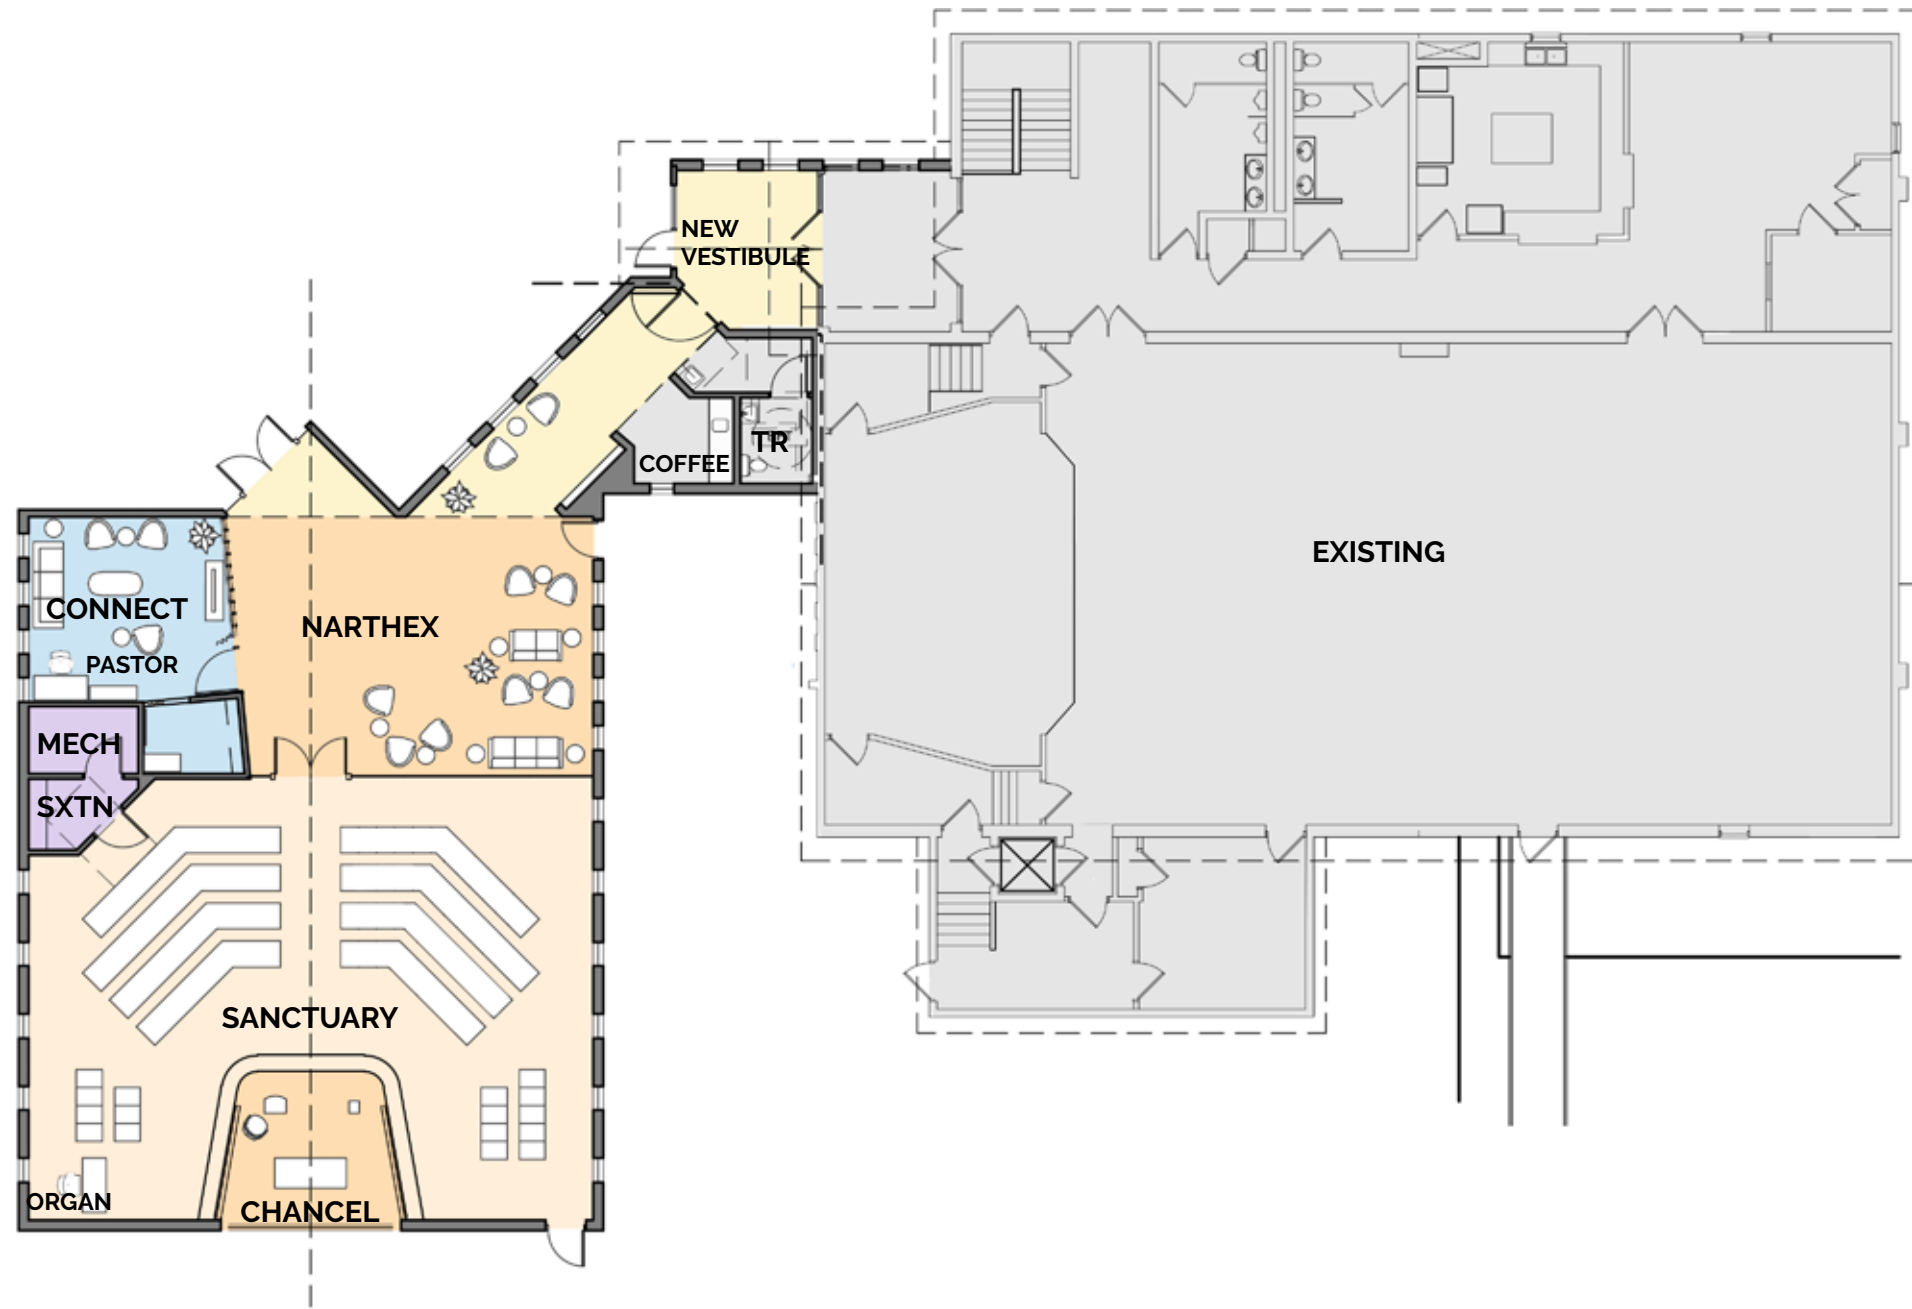

Kalamazoo Latvian Evangelical Church
CHURCH UPDATE

FLOOR PLAN

3,550 sf

EXTERIOR VIEW

EXTERIOR VIEW

EXTERIOR VIEW

SANCTUARY