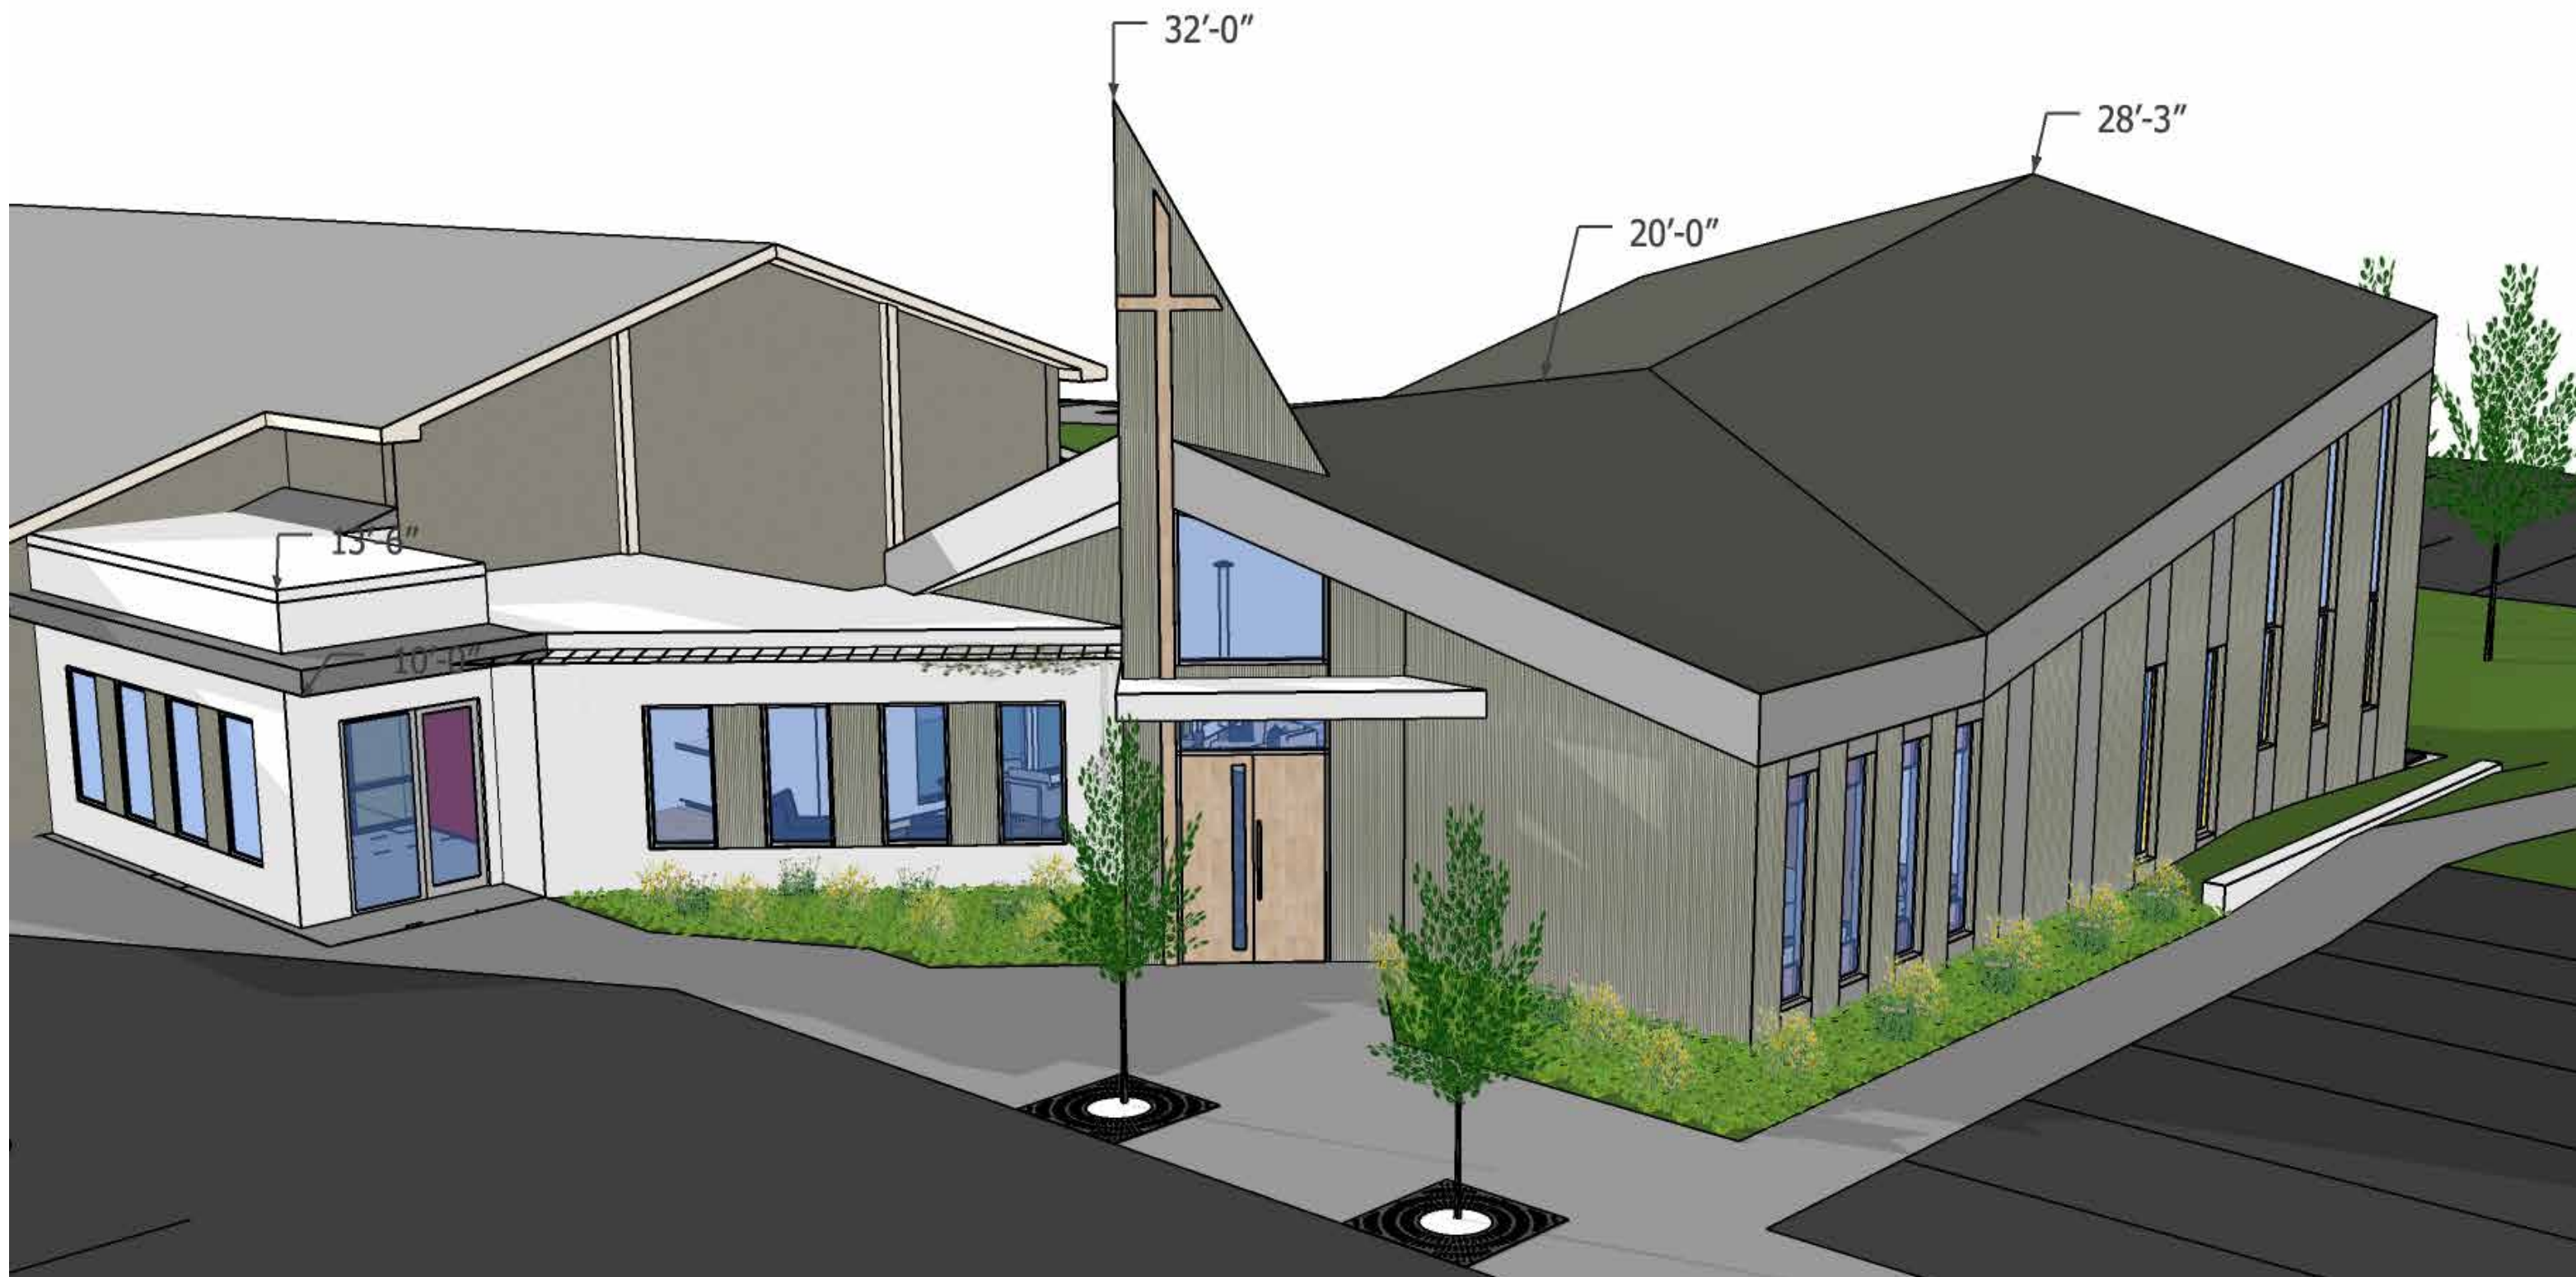

Kalamazoo Latvian Evangelical Church
CHURCH UPDATE

FLOOR PLAN

3,550 sf

EXTERIOR VIEW

EXTERIOR VIEW

EXTERIOR VIEW

SANCTUARY