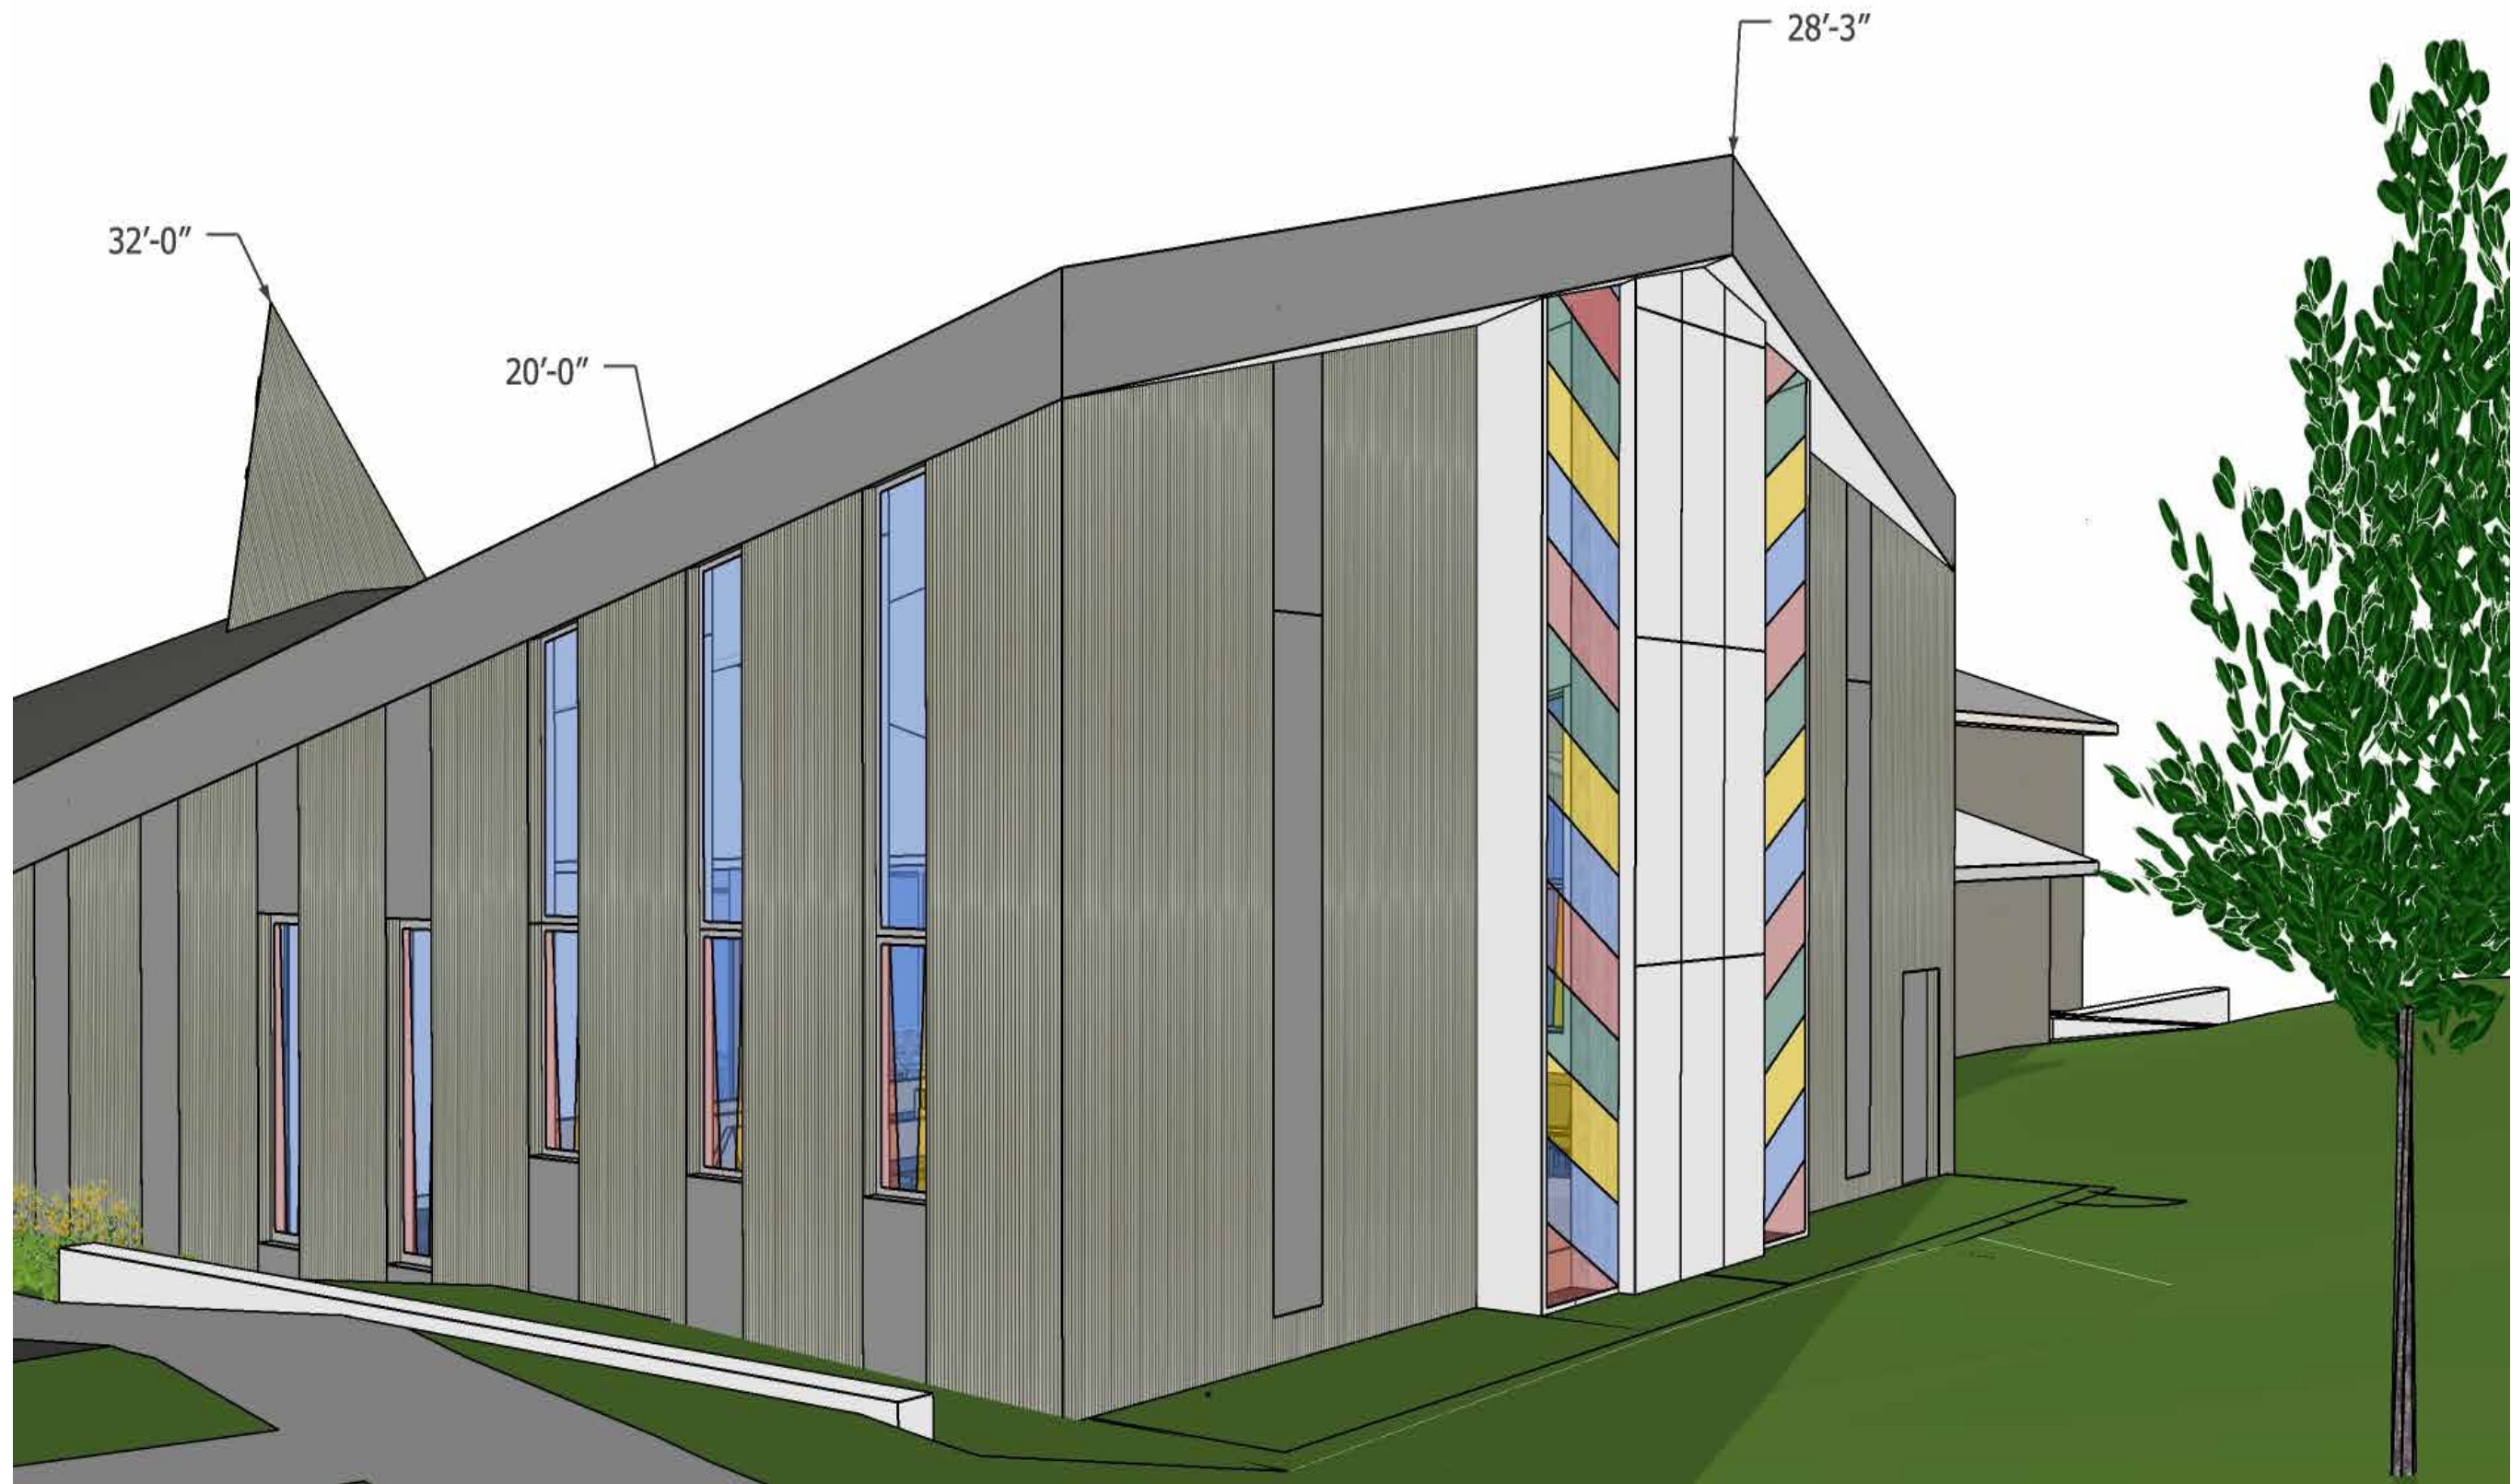

Kalamazoo Latvian Evangelical Church
CHURCH UPDATE

FLOOR PLAN

3,550 sf

EXTERIOR VIEW

EXTERIOR VIEW

EXTERIOR VIEW

SANCTUARY